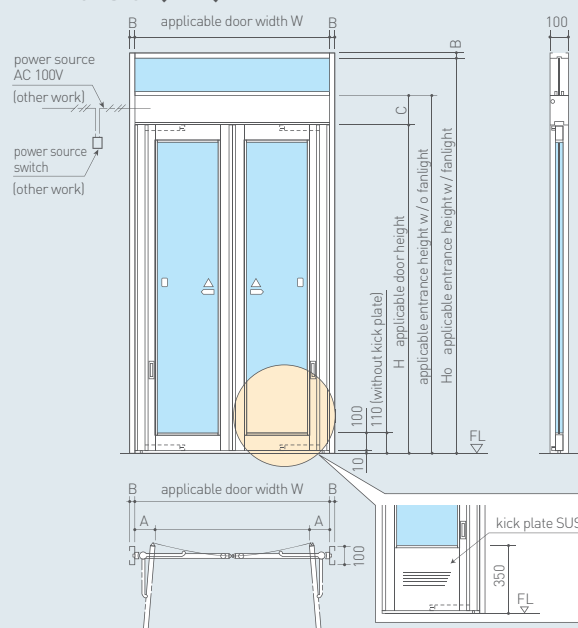

Door Type	4 leaves	2 leaves
Applicable Door Width : DW (mm)	1000~1800	
Applicable Door Height : DH (mm)	2400 or less	
Applicable Entrance Height w / o Fanlight (mm)	H +170	
Applicable Entrance Height with Fanlight (mm)	4000 or less	
Frame Depth (mm)	100	
Operator Box Size HW (mm)	100×170	
Frame / Door Material	Aluminum (White / Black / Silver / Bronze / Stainless) Stainless steel (Hair line finish / Mirror finish)	
Applicable Glass Thickness (mm)	3, 4, 5, 6, 6.8 (wired glass)	
Average Door Operation Spd (m / sec)	0.4 or less	
Power Supply	100V AC · 5A	
Maximum Endurance Wind Speed (m / sec)	10 or less (for outdoor use) 7 or less (for interior use)	

## Mini Glide

Small automatic gliding door that has limited opening space but enables smooth passage

- The motion of the door, which does not disturb the flow of people, offers comfortable passage in a narrow corridor.
- The simple appearance like a swing door provides a feeling of serenity.
- Barrier-free without guide rail can be selectable for indoor use.

Door Type	Double glide	Single glide
Applicable Door Width : DW (mm)	1000~1800	800~900
Applicable Door Height : DH (mm)	2400 or less	
Applicable Entrance Height w / o Fanlight (mm)	H +170	
Applicable Entrance Height with Fanlight (mm)	4000 or less	
Frame Depth (mm)	100	
Operator Box Size HW (mm)	100×170	
Frame / Door Material	Aluminum (White / Black / Silver / Bronze / Stainless) Stainless steel (Hair line finish / Mirror finish)	
Applicable Glass Thickness (mm)	3, 4, 5, 6, 6.8 (wired glass)	
Average Door Operation Spd (m / sec)	0.4 or less	
Power Supply	100V AC · 5A	
Maximum Endurance Wind Speed (m / sec)	10 or less (for outdoor use) 7 or less (for interior use)	

### Dimension(mm)

	A	B	C
aluminum sash	132~157	30	170
stainless sash	141~162	30	200