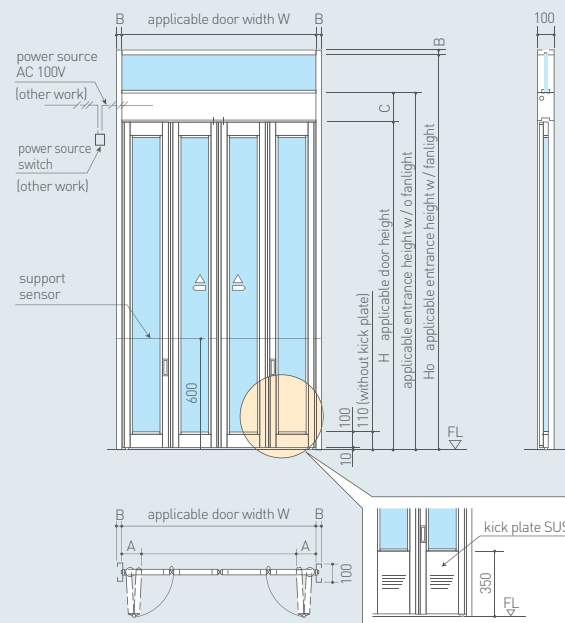

## Mini Fold

Small automatic folding door to make the best use of a limited space

- Achieving such a smooth operation as a sliding door, the door provides comfortable passage.
- The folding door can open wide in a limited space and does not need door pockets.
- The pinch guard structure around the door hinge enhances safety.

Door Type	4 leaves	2 leaves
Applicable Door Width : DW (mm)	1000~1800	
Applicable Door Height : DH (mm)	2400 or less	
Applicable Entrance Height w / o Fanlight (mm)	H +170	
Applicable Entrance Height with Fanlight (mm)	4000 or less	
Frame Depth (mm)	100	
Operator Box Size HW (mm)	100×170	
Frame / Door Material	Aluminum (White / Black / Silver / Bronze / Stainless) Stainless steel (Hair line finish / Mirror finish)	
Applicable Glass Thickness (mm)	3, 4, 5, 6, 6.8 (wired glass)	
Average Door Operation Spd (m / sec)	0.4 or less	
Power Supply	100V AC · 5A	
Maximum Endurance Wind Speed (m / sec)	10 or less (for outdoor use) 7 or less (for interior use)	

### Dimension(mm)

	A	B	C
aluminum sash	120~130	30	170
stainless sash	140	30	200

Door Package

### Dimension(mm)

	A	B	C
aluminum sash	132~157	30	170
stainless sash	141~162	30	200